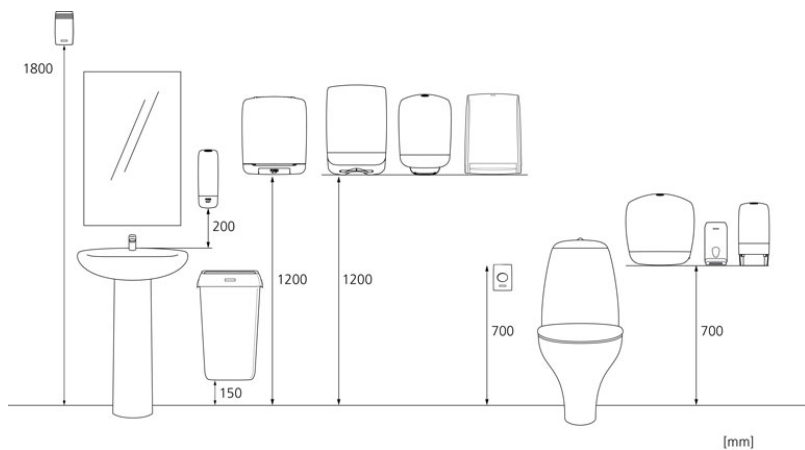

ISO9001

Product / Consumer pack

x 100 mm
y 204 mm
z 125 mm

Black

0.304 kg

Transport pack

x 108 mm
y 217 mm
z 134 mm

1

0.4 kg

6414300092186

Transport pallet

x 800 mm
y 1235 mm
z 1200 mm

315

151.15 kg

6414300092193

Measurements and installing