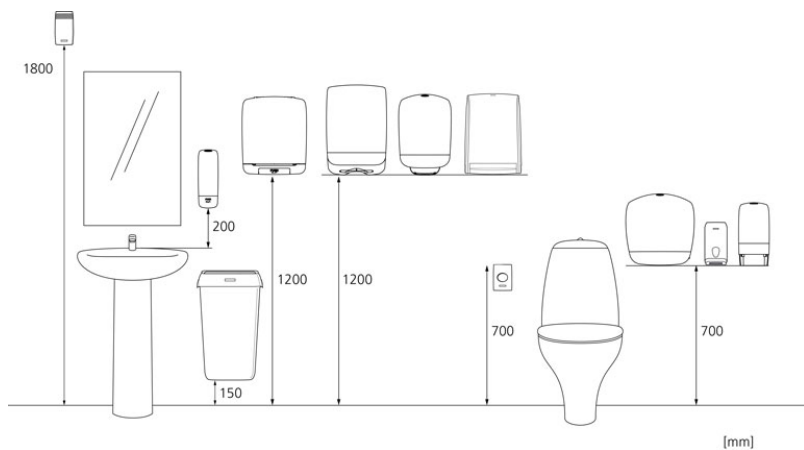

ISO9001

Product / Consumer pack

x 342 mm
y 356 mm
z 149 mm

Black

1.257 kg

Transport pack

x 345 mm
y 368 mm
z 156 mm

1

1.608 kg

6414300092162

Transport pallet

x 800 mm
y 1254 mm
z 1200 mm

48

102.334 kg

6414300092179

Measurements and installing