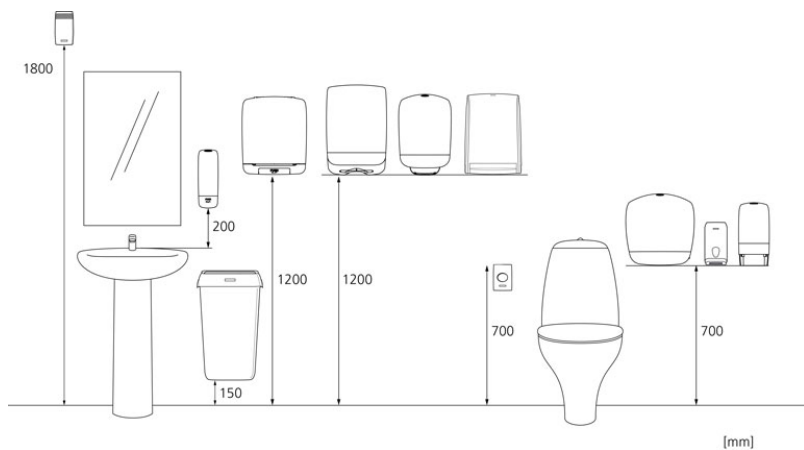

Katrin Inclusive System Toilet Dispenser With Core Catcher - White

90144

- Holds two Katrin System toilet rolls
- Seamless dispensing with drop-down roll system and adjustable roll brake
- Easy and quick to refill
- Can be refilled while the second roll is in use, so tissue is always available
- 1360 - 1836 sheets, depending on paper quality
- Two versions available: with or without core catcher
- Better paper accessibility at the front of the dispenser opening
- The lock can be used with or without a key
- No searching around inside the dispenser opening for the loose end of the paper roll
- Main raw materials of major plastic parts and lock: ABS (Acrylonitrile butadiene styrene), PC (polycarbonate), POM (polyoxymethylene)
- Katrin Inclusive dispensers are resistant to high temperatures
- Comply with UL94 Fire Safety and Fire Protection regulations (EU)

Product / Consumer pack

x 154 mm

y 402 mm

z 174 mm

White

0.912 kg

Transport pack

x 410 mm

z 1200 mm

72

106.654 kg

6414300090151

Measurements and installing

Related products

103424
**Katrin Classic
System Toilet 800
ECO**

156005
**Katrin Classic
System Toilet 800**